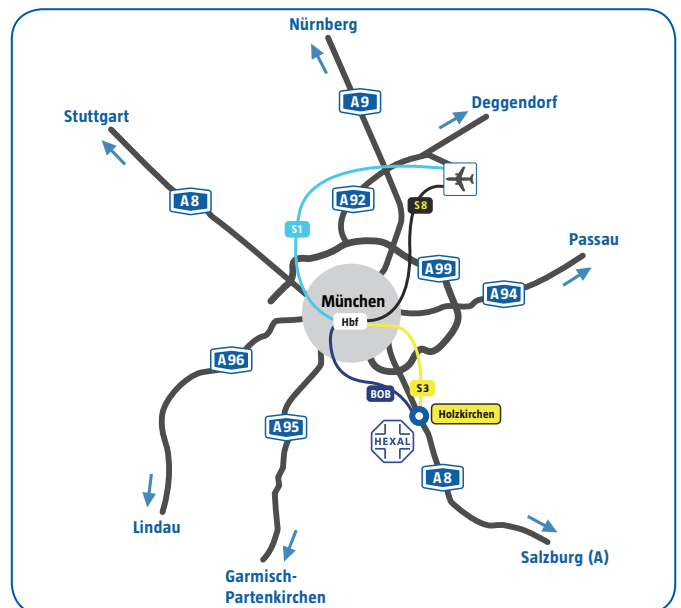

How to get to Hexal

By car

From Munich Airport

- Take the **A 92 towards Munich** as far as the Neufahrn junction (No. 68).
- Continue on the **A 9, towards Munich**, as far as the München Nord junction (No. 13).
- Take the **A 99 towards Innsbruck/Salzburg** as far as the München Süd junction (No. 13).
- Then take the **A 8 towards Innsbruck/Salzburg** as far as the Holzkirchen exit (No. 97).
- Take the **B 318 towards Holzkirchen** as far as the „Gewerbegebiet Ost“ or „Sandoz/Hexal“ exit (approx. 1 km).
- Turn right into Gewerbering. After approx. 500 m turn into Industriestrasse. No. 25 is after 50 m on the left. No. 18 is after 350 m on your right.

From Munich

- Follow the Mittlerer Ring and take the **A 8 autobahn towards Innsbruck/Salzburg** as far as the Holzkirchen exit (No. 97). Continue as described above.

From Salzburg

- Follow the **A 8 autobahn towards Munich** as far as the Holzkirchen exit (No. 97). Continue as described above.

By public transport

From Munich Main Station (Hauptbahnhof)

- Take the **S3** (S-Bahn) to Holzkirchen Station (departures every 20-40 min. from Munich Main Station, underground level, journey time approx. 50 min.) **or** take the **Bayerische Oberlandbahn (BOB) train to Holzkirchen Station** (departures from Starnberger Flügelbahnhof at the Main Station every 60 min., journey time approx. 30 min.).
- 5- minute taxi or 10- minute bus journey (“Ortsbus”) from Holzkirchen Station to Hexal offices at Industriestrasse 25 or 18.

From Munich Airport

- Take the **S8** (departures every 20 min. from underground level) to **Ostbahnhof** (Munich East Station).
- Change at Ostbahnhof to the **S3** towards Holzkirchen. Continue as described above **or** Take the **S1** line (departures every 20 min. from underground level) to Munich Main Station.
- Change at Munich Main Station and continue to Holzkirchen with either the **S3** or the **BOB** (see above).