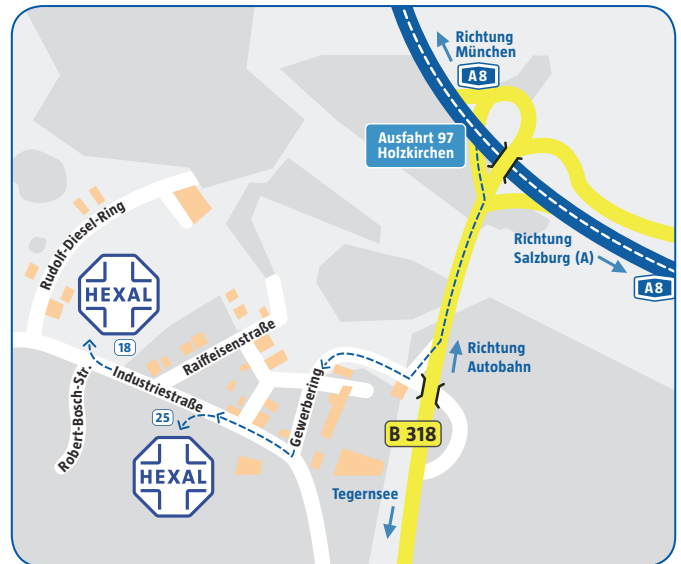

How to get to Hexal

By car

From Munich Airport

- Take the **A 92 towards Munich** as far as the Neufahrn junction (No. 68).
- Continue on the **A 9, towards Munich**, as far as the München Nord junction (No. 13).
- Take the **A 99 towards Innsbruck/Salzburg** as far as the München Süd junction (No. 13).
- Then take the **A 8 towards Innsbruck/Salzburg** as far as the Holzkirchen exit (No. 97).
- Take the **B 318 towards Holzkirchen** as far as the „Gewerbegebiet Ost“ or „Sandoz/Hexal“ exit (approx. 1 km).
- Turn right into Gewerbering. After approx. 500 m turn into Industriestrasse. No. 25 is after 50 m on the left. No. 18 is after 350 m on your right.

From Munich

- Follow the Mittlerer Ring and take the **A 8 autobahn towards Innsbruck/Salzburg** as far as the Holzkirchen exit (No. 97). Continue as described above.

From Salzburg

- Follow the **A 8 autobahn towards Munich** as far as the Holzkirchen exit (No. 97). Continue as described above.

By public transport

From Munich Main Station (Hauptbahnhof)

- Take the **S3** (S-Bahn) to Holzkirchen Station (departures every 20-40 min. from Munich Main Station, underground level, journey time approx. 50 min.) **or** take the **Bayerische Oberlandbahn (BOB) train to Holzkirchen Station** (departures from Starnberger Flügelbahnhof at the Main Station every 60 min., journey time approx. 30 min.).
- 5- minute taxi or 10- minute bus journey (“Ortsbus”) from Holzkirchen Station to Hexal offices at Industriestrasse 25 or 18.

From Munich Airport

- Take the **S8** (departures every 20 min. from underground level) to **Ostbahnhof** (Munich East Station).
- Change at Ostbahnhof to the **S3** towards Holzkirchen. Continue as described above **or** Take the **S1** line (departures every 20 min. from underground level) to Munich Main Station.
- Change at Munich Main Station and continue to Holzkirchen with either the **S3** or the **BOB** (see above).